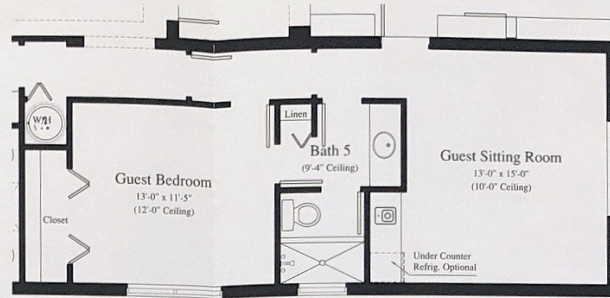

CATALINA

Escondido

5 BEDROOM OPTION

GUEST SUITE OPTION

Area Summary	
A/C Space	3,000 SQ. FT.
Front Porch	96 SQ. FT.
Garage 1	441 SQ. FT.
Garage 2	321 SQ. FT.
Covered Terrace	194 SQ. FT.
Total Area	4,052 SQ. FT.

Area Summary with Options	
A/C Space	3,321 SQ. FT.
Front Porch	96 SQ. FT.
Garage 1	441 SQ. FT.
Covered Terrace	194 SQ. FT.
Total Area	4,052 SQ. FT.

PLYROOM OPTION IN LIEU OF GARAGE 2