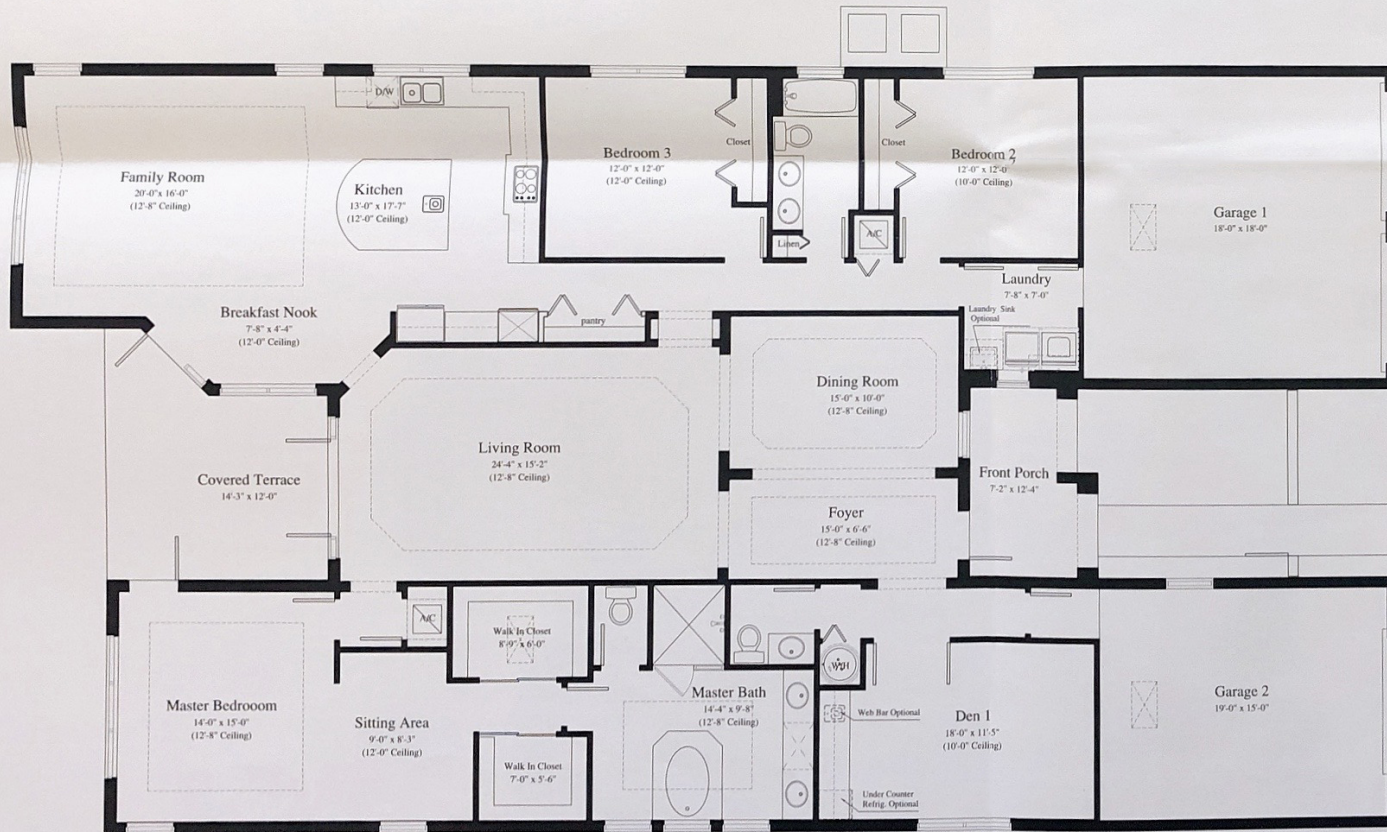

CATALINA

Escondido

5 BEDROOM OPTION

GUEST SUITE OPTION

Area Summary	
A/C Space	3,000 SQ. FT.
Front Porch	96 SQ. FT.
Garage 1	441 SQ. FT.
Garage 2	321 SQ. FT.
Covered Terrace	194 SQ. FT.
Total Area	4,052 SQ. FT.

Area Summary with Options	
A/C Space	3,321 SQ. FT.
Front Porch	96 SQ. FT.
Garage 1	441 SQ. FT.
Covered Terrace	194 SQ. FT.
Total Area	4,052 SQ. FT.

PLYROOM OPTION IN LIEU OF GARAGE 2