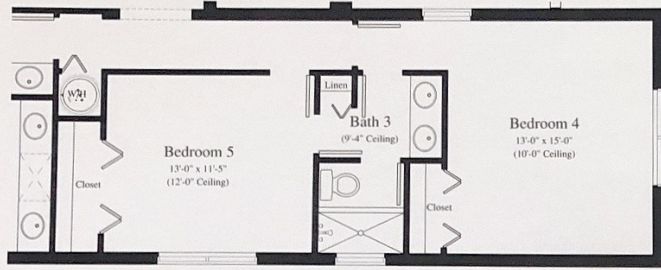

CATALINA

Escondido

5 BEDROOM OPTION

GUEST SUITE OPTION

Area Summary	
A/C Space	3,000 SQ. FT.
Front Porch	96 SQ. FT.
Garage 1	441 SQ. FT.
Garage 2	321 SQ. FT.
Covered Terrace	194 SQ. FT.
Total Area	4,052 SQ. FT.

Area Summary with Options	
A/C Space	3,321 SQ. FT.
Front Porch	96 SQ. FT.
Garage 1	441 SQ. FT.
Covered Terrace	194 SQ. FT.
Total Area	4,052 SQ. FT.

PLYROOM OPTION IN LIEU OF GARAGE 2