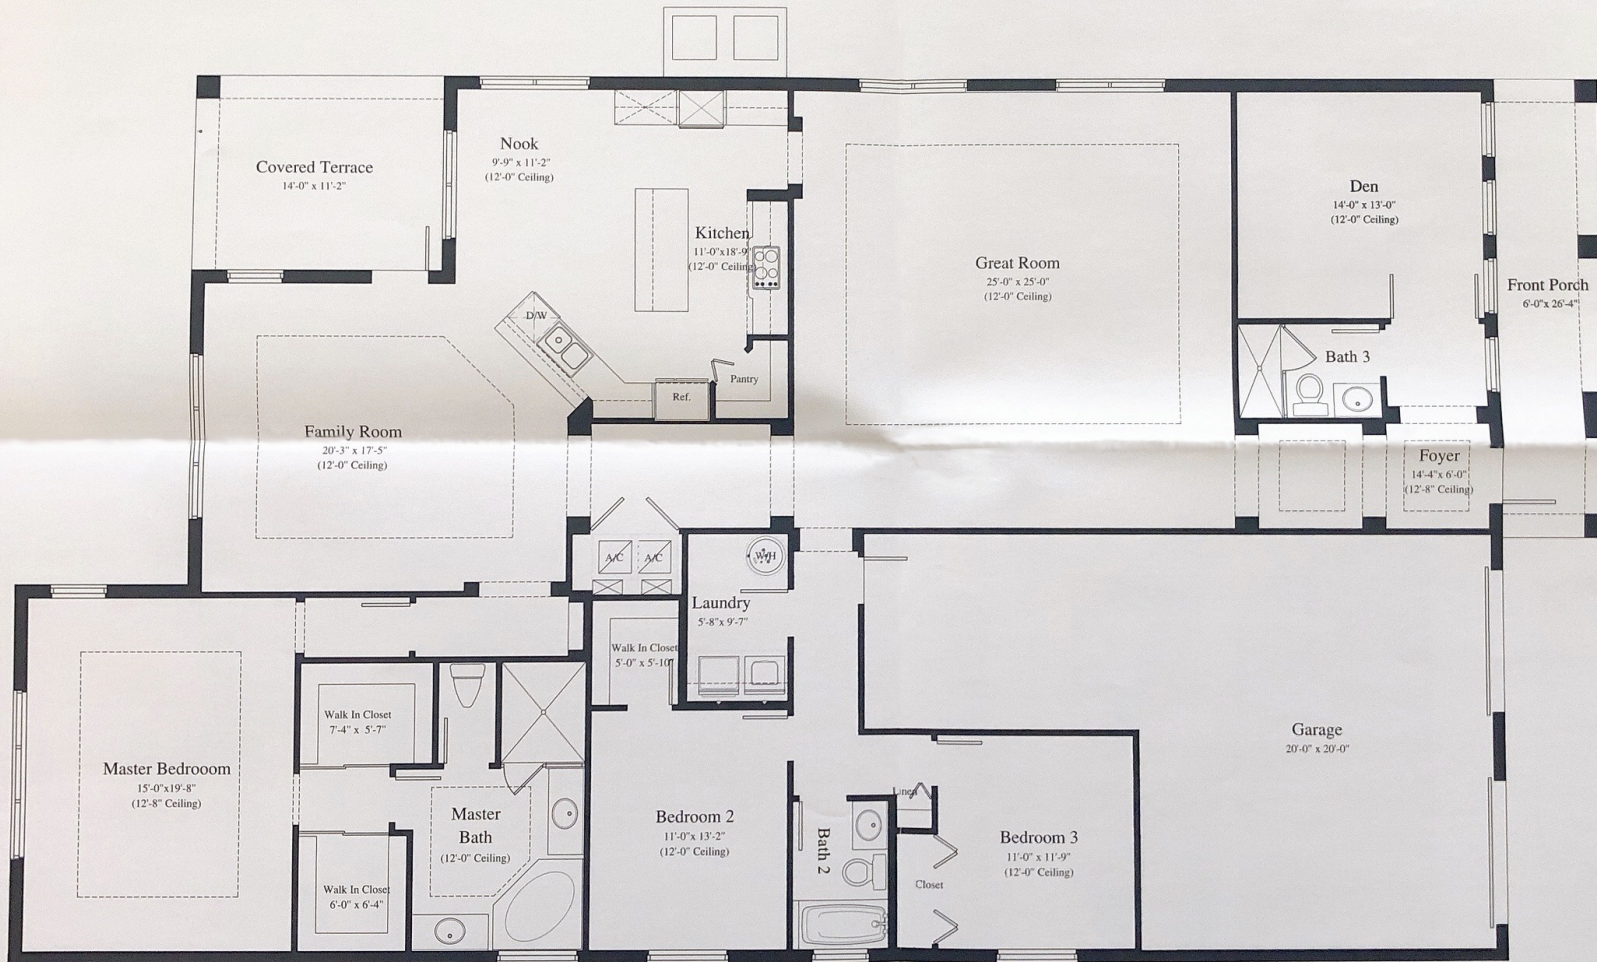

CATALINA

Brisbane

Area Summary	
A/C Space	3,073 SQ. FT.
Front Porch	158 SQ. FT.
Garage	676 SQ. FT.
Covered Terrace	156 SQ. FT.
Total Area	4,063 SQ. FT.

- Available Options**
- Jack and Jill
 - Media Room
 - A/C Storage