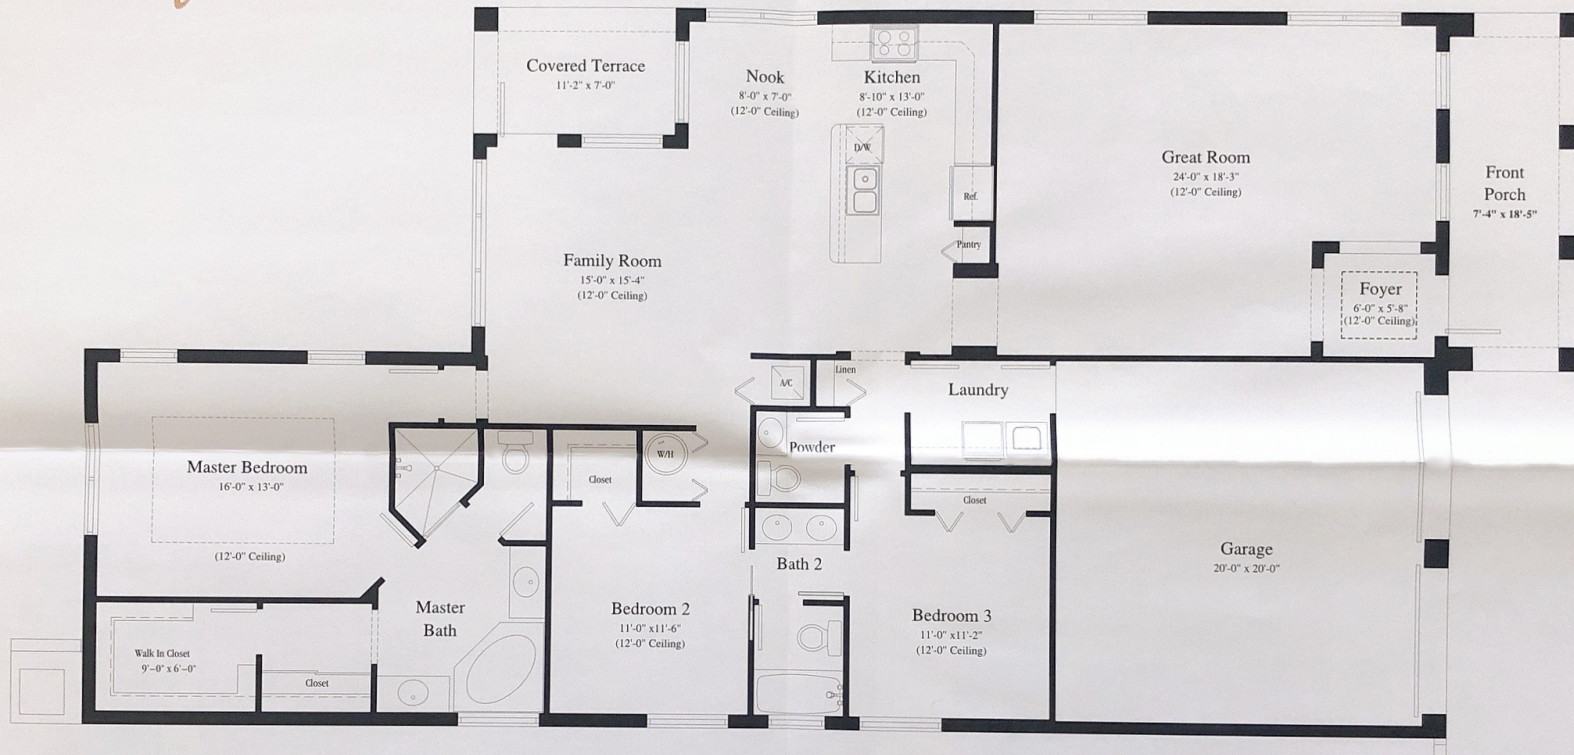

SANTA BARBARA

Anacapa

Area Summary

A/C Space	2,079 SQ. FT.
Front Porch	145 SQ. FT.
Garage	441 SQ. FT.
Covered Terrace	78 SQ. FT.
Total Area	2,743 SQ. FT.