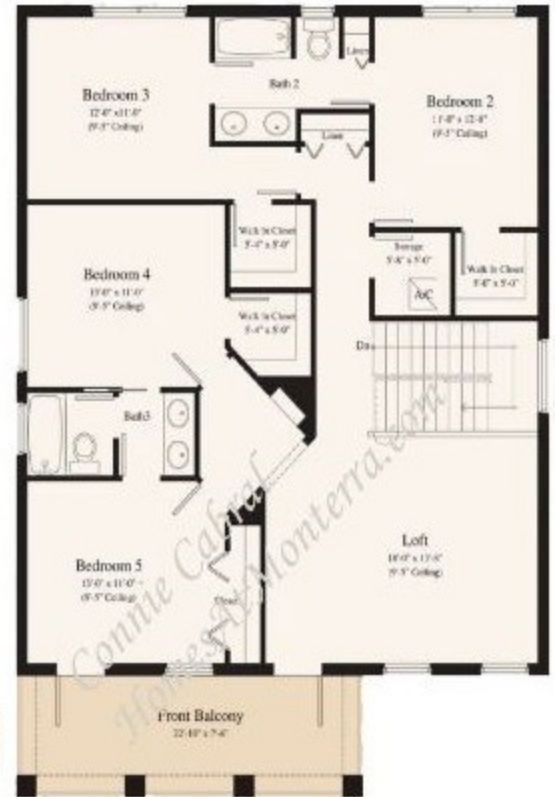

Catalina Single Family Homes: Cambria

Cambria:

- 5 Bedrooms
- 3.5 Bathrooms
- Loft, 3-Car Garage
- 3,770 sq. ft. under air
- 5,055 total sq. ft.

Ground Floor Plan

Second Floor Plan